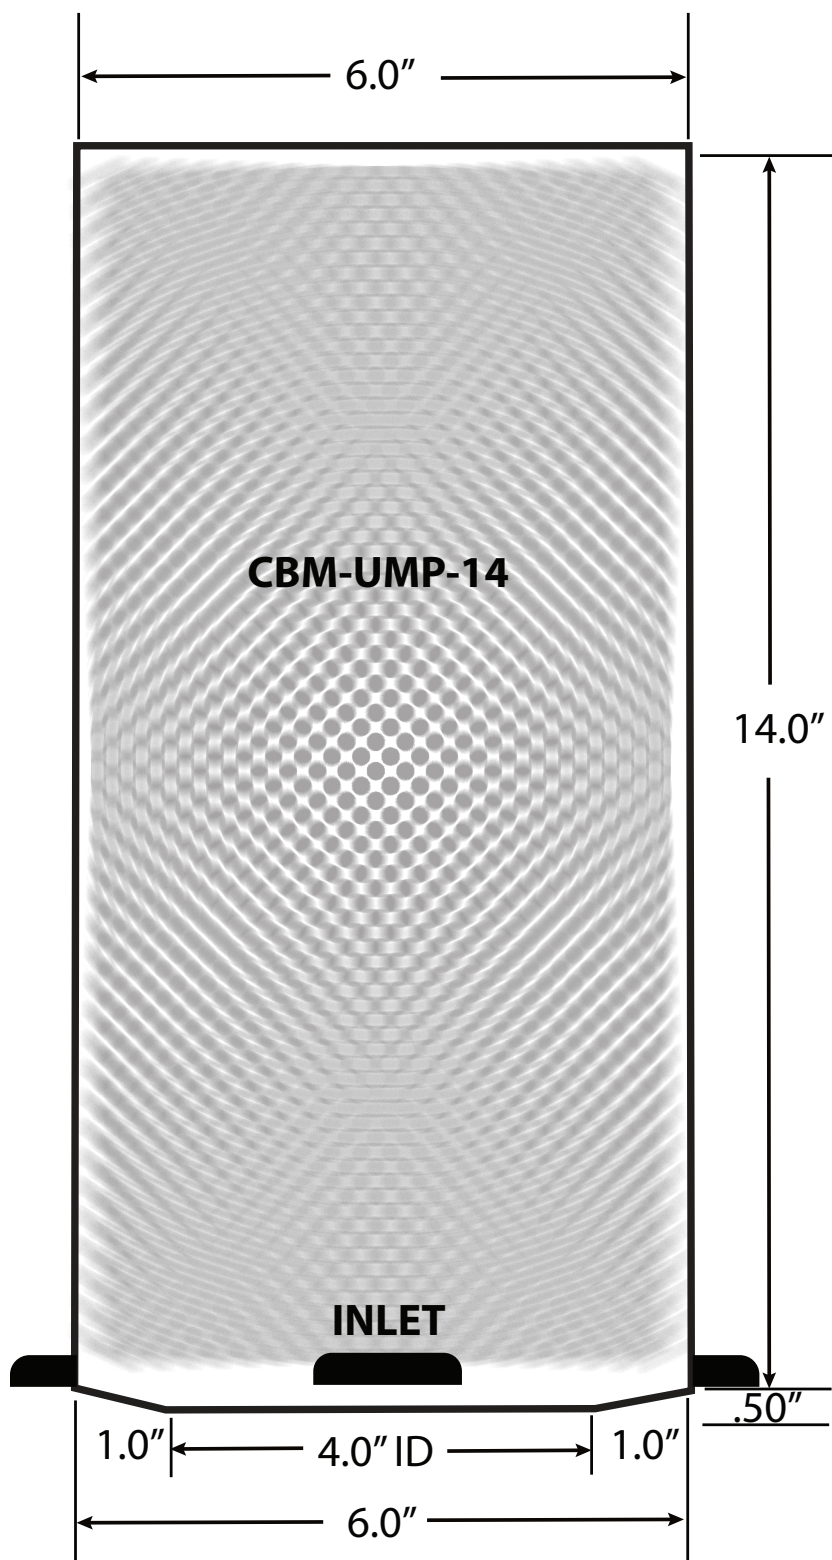

NOT TO SCALE

#CBM-UMP-14

CBM MOTORSPORTS™ 14.0" LENGTH 4.0" INLET 7 LAYER HEAVY DUTY CANISTAR AIR FILTER