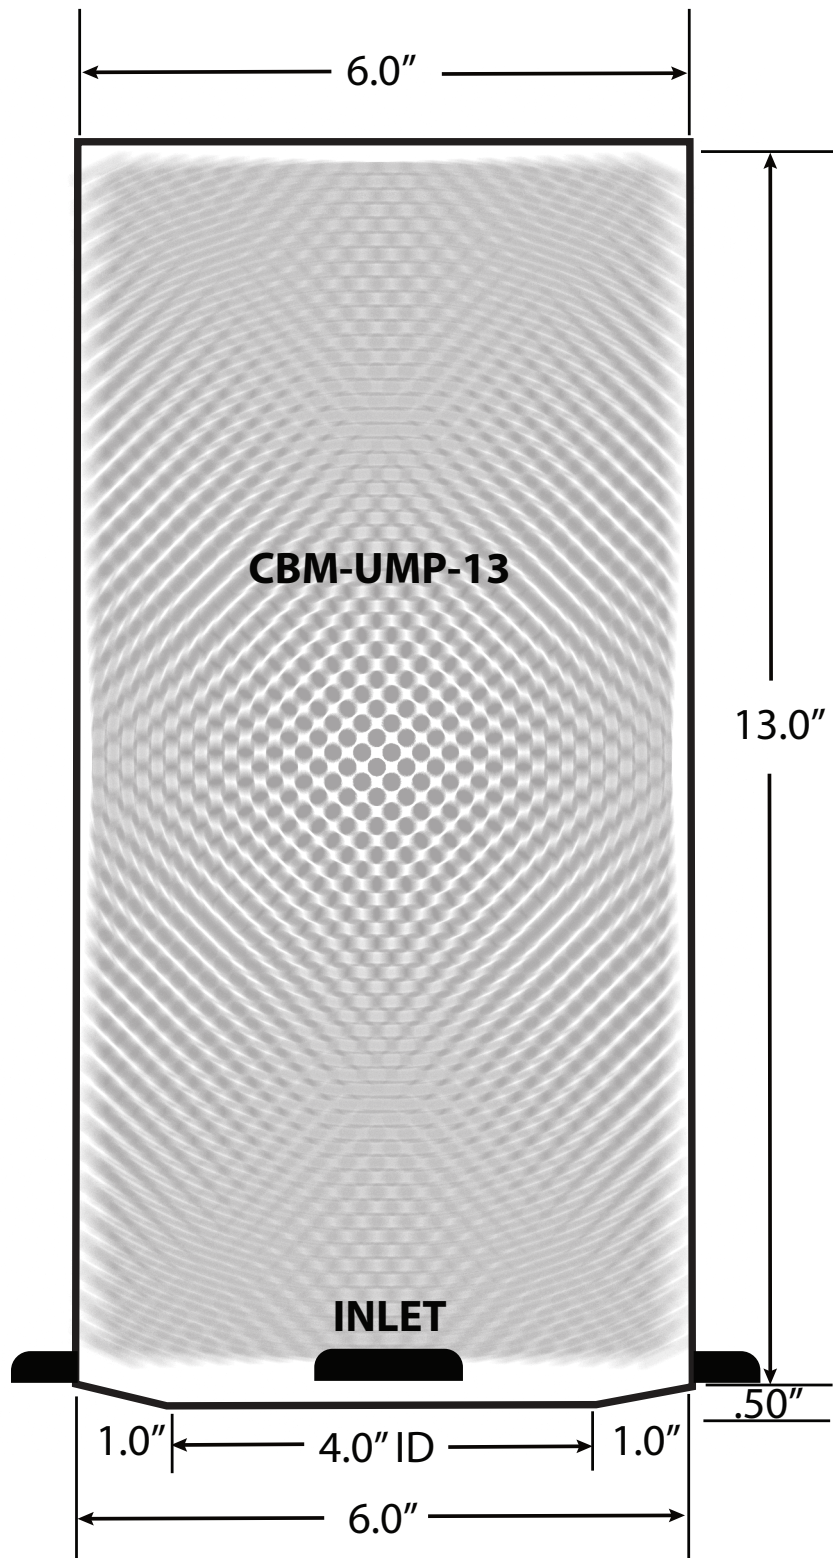

**NOT TO SCALE**

#CBM-UMP-14

CBM MOTORSPORTS™ 13.0" LENGTH 4.0" INLET 7 LAYER HEAVY DUTY CANISTAR AIR FILTER