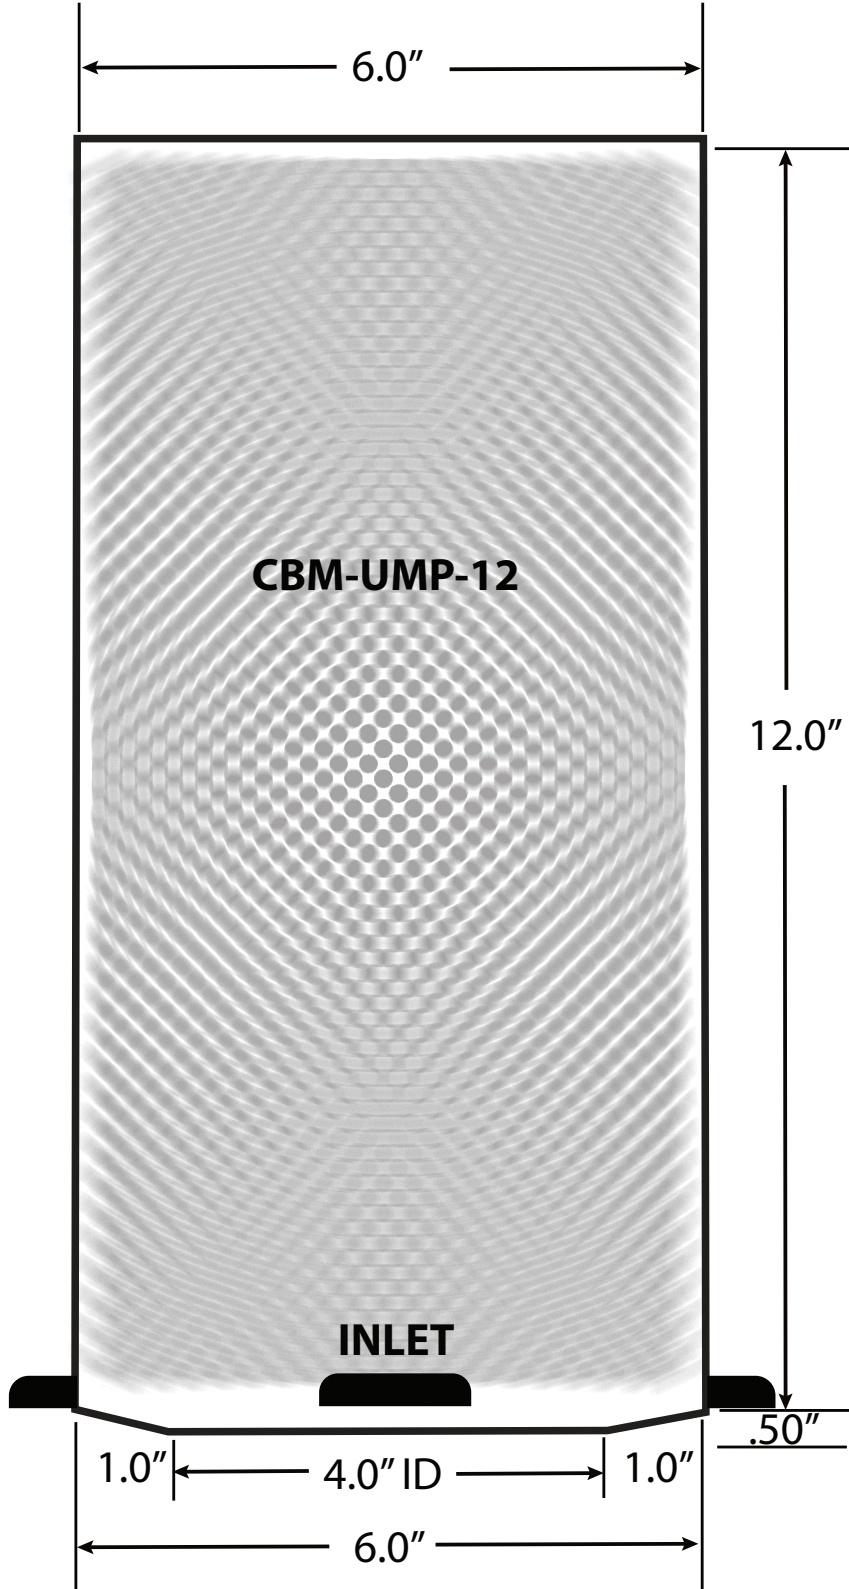

NOT TO SCALE

#CBM-UMP-12

CBM MOTORSPORTS™ 12.0" LENGTH 4.0" INLET 7 LAYER HEAVY DUTY CANISTAR AIR FILTER