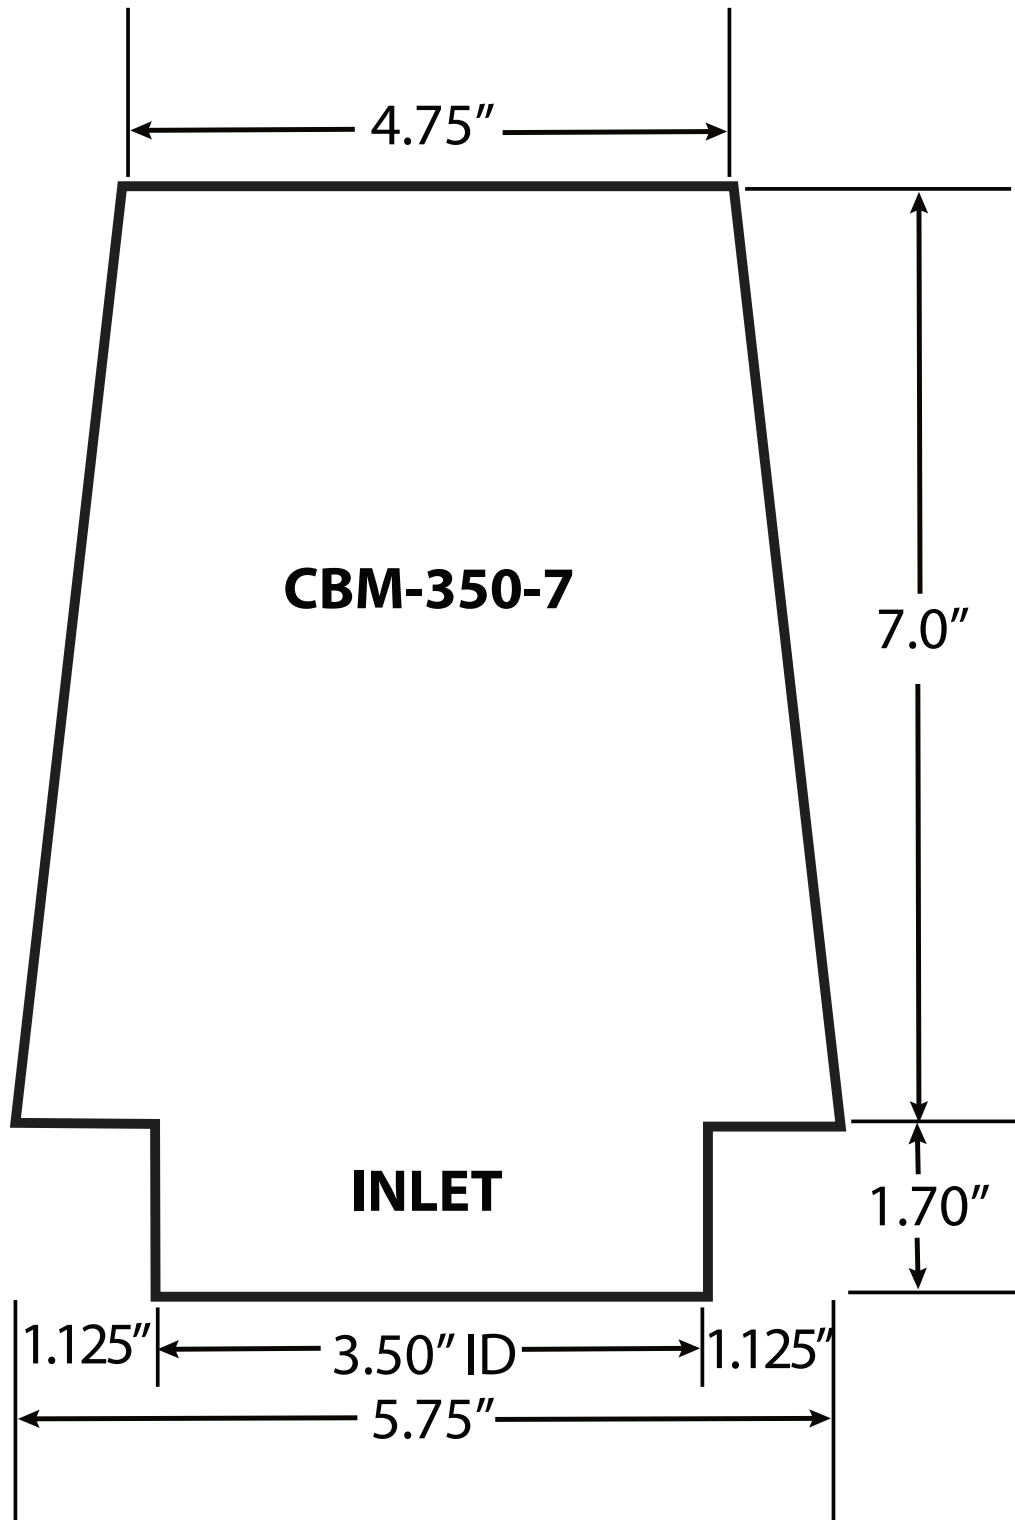

NOT TO SCALE

#CBM-350-7

CBM MOTORSPORTS™ 7.0" LENGTH 3.5" INLET 7 LAYER HEAVY DUTY CONICAL AIR FILTER