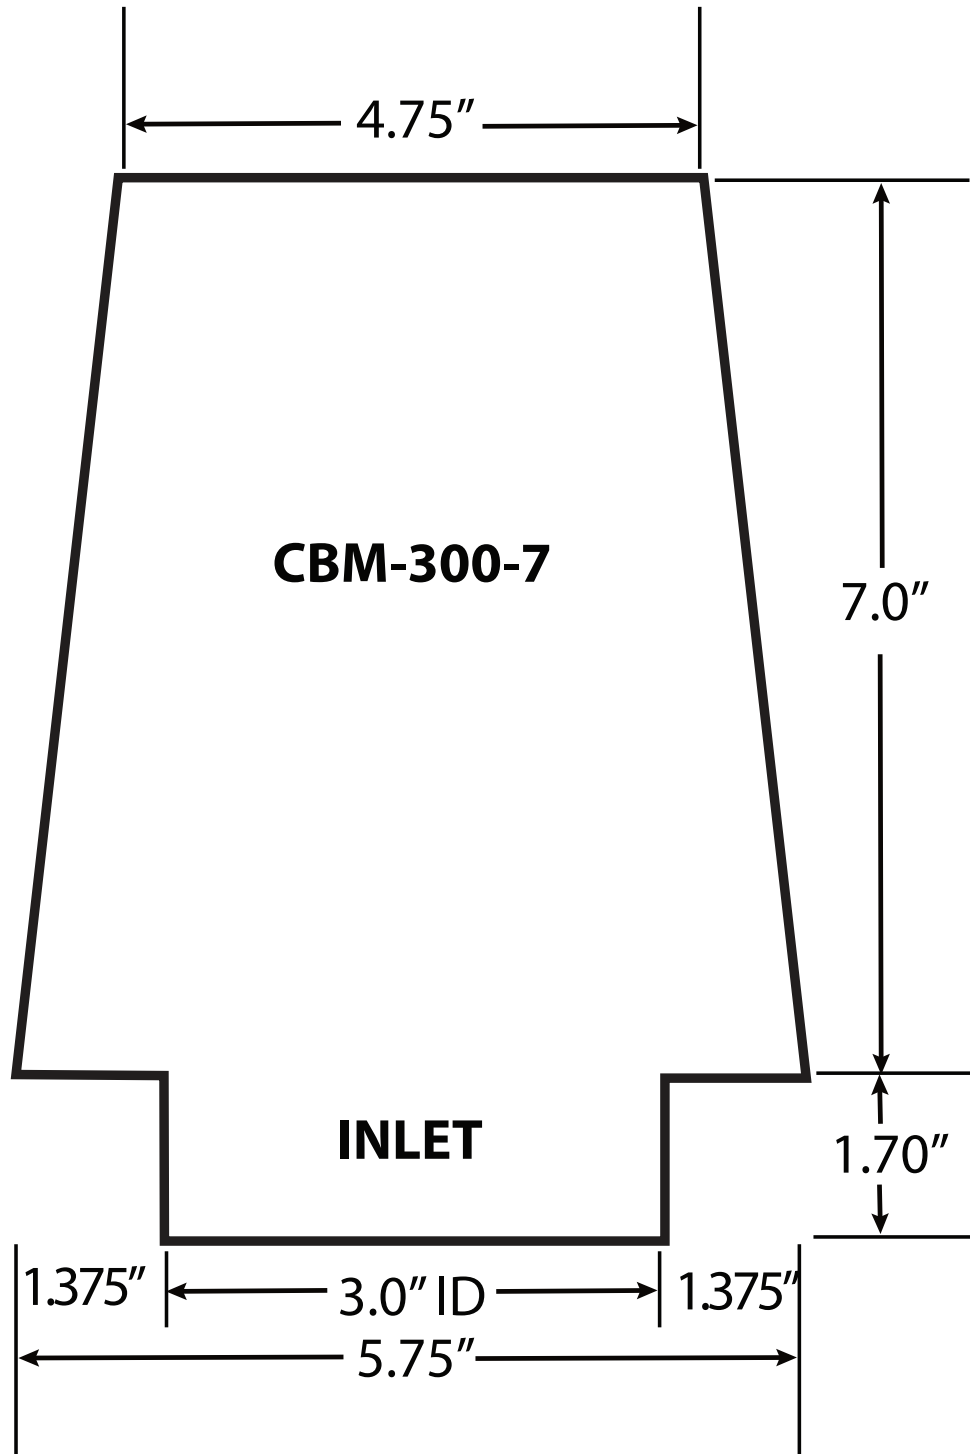

NOT TO SCALE

#CBM-300-7

CBM MOTORSPORTS™ 7.0" LENGTH 3.0" INLET 7 LAYER HEAVY DUTY CONICAL AIR FILTER