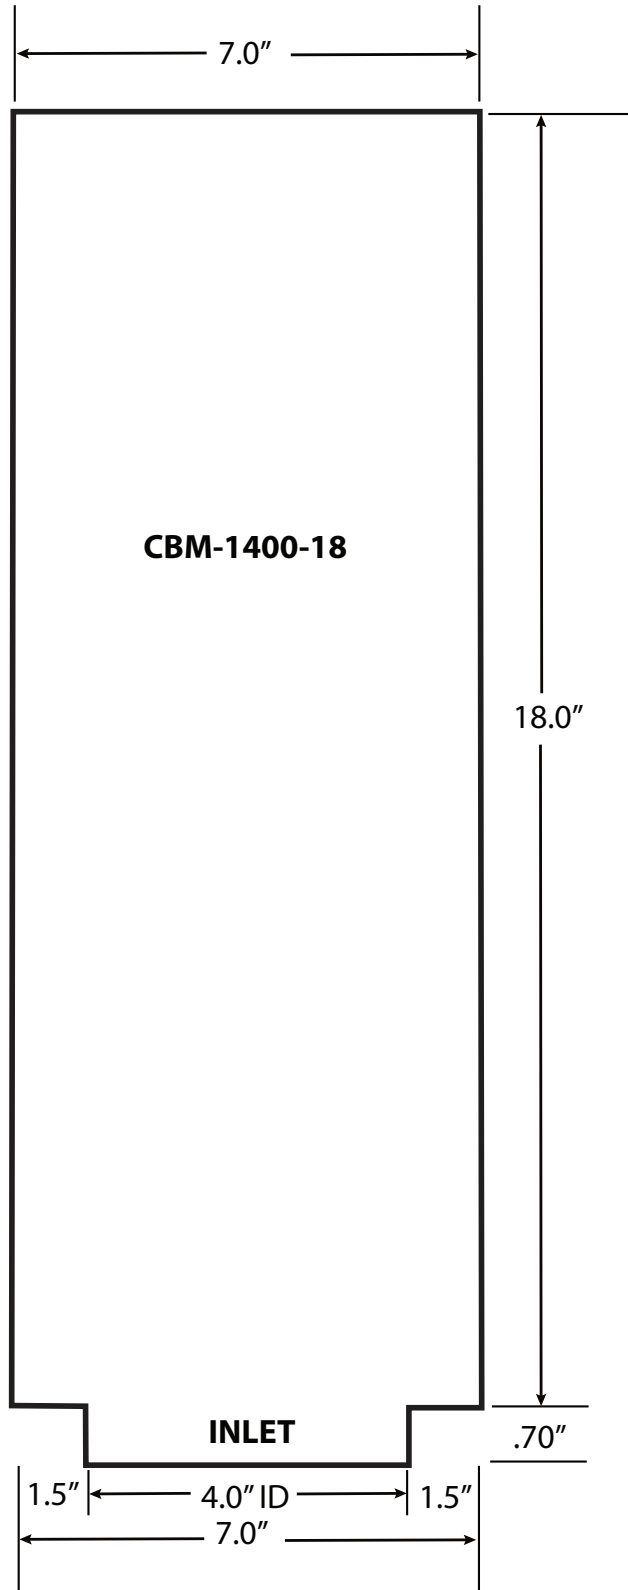

NOT TO SCALE

#CBM-1400-18

CBM MOTORSPORTS™ 18.0" LENGTH 4.0" INLET 7 LAYER HEAVY DUTY CYLINDER AIR FILTER