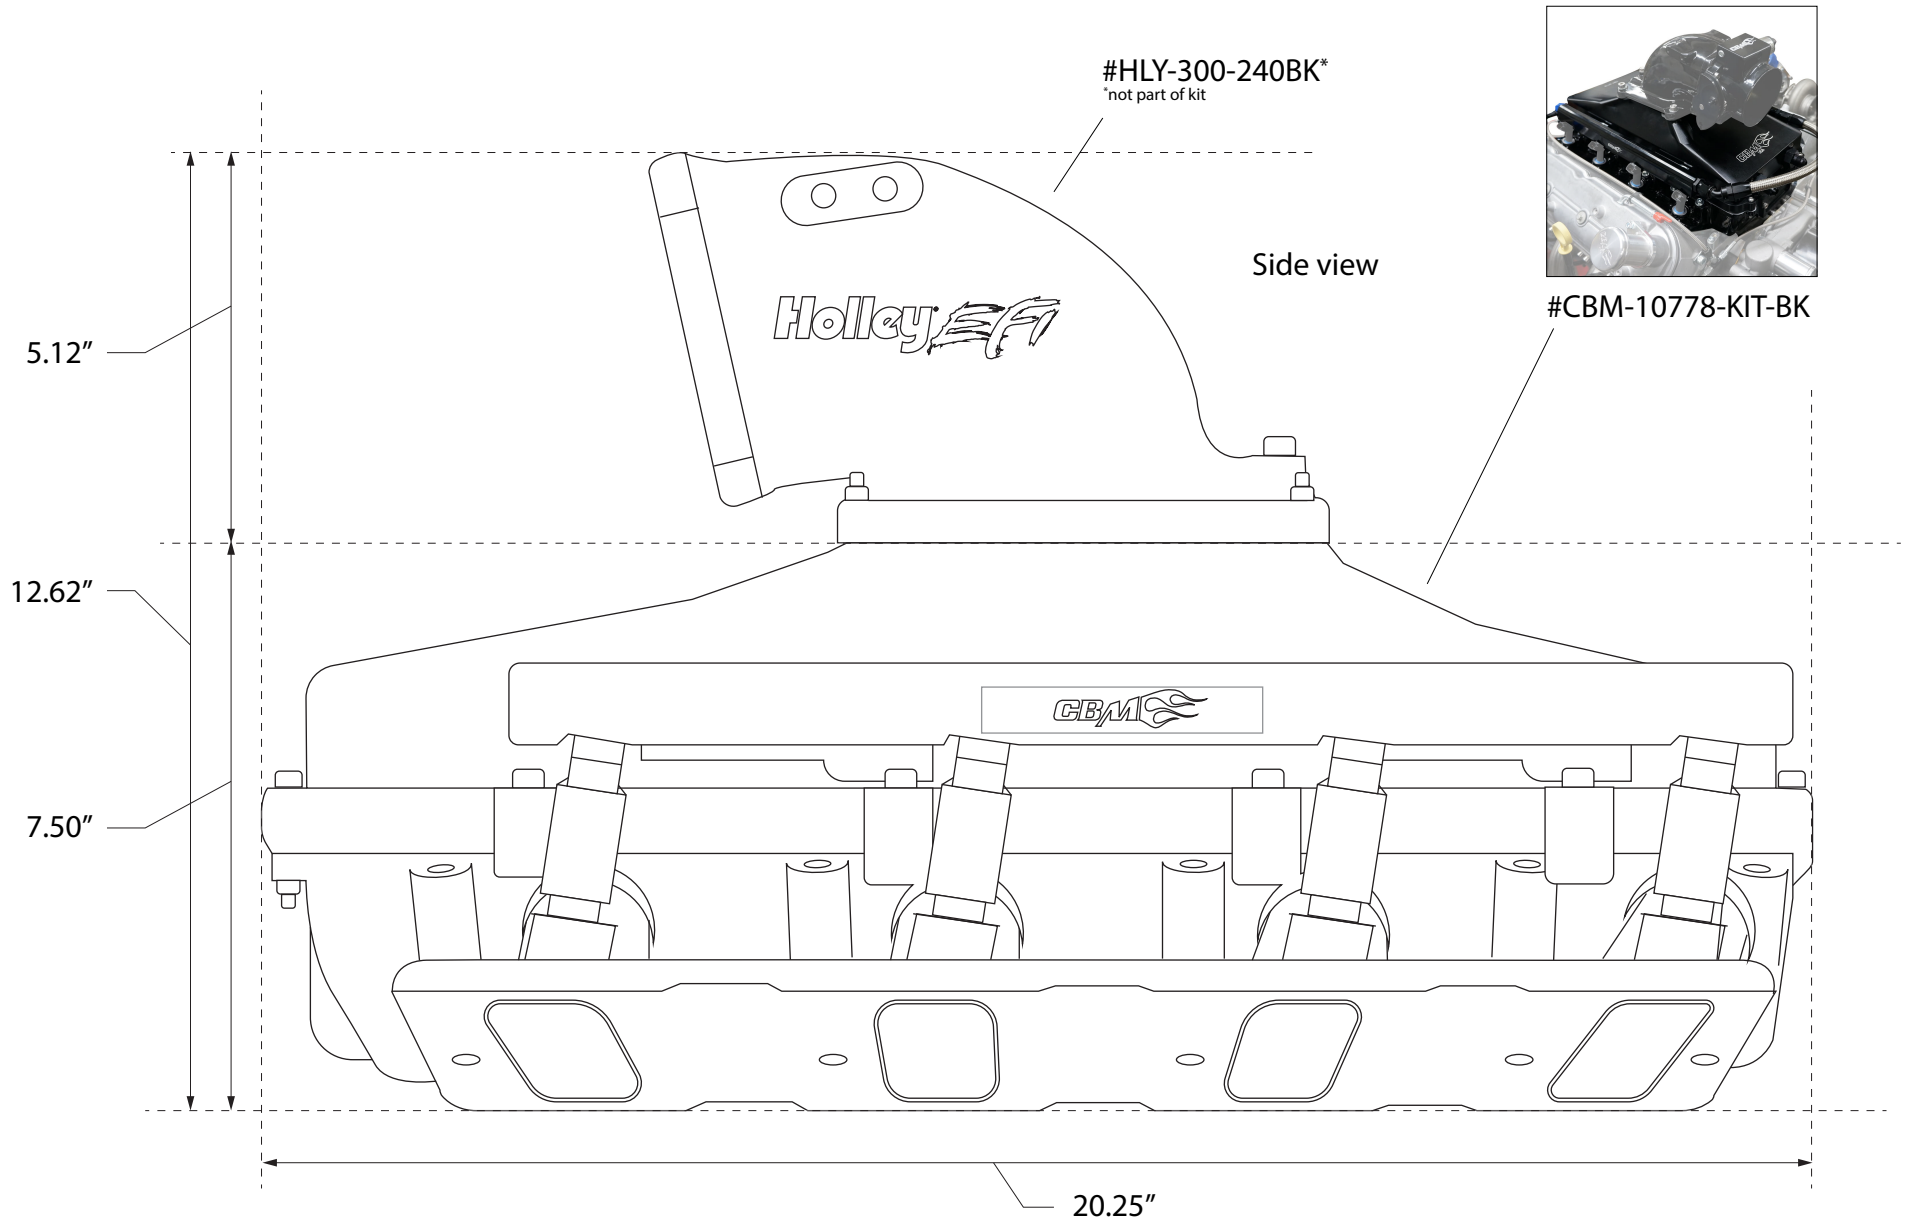

# LS3/L92 Heat Exchanger/Intercooler Intake Manifold Kit

Not to scale