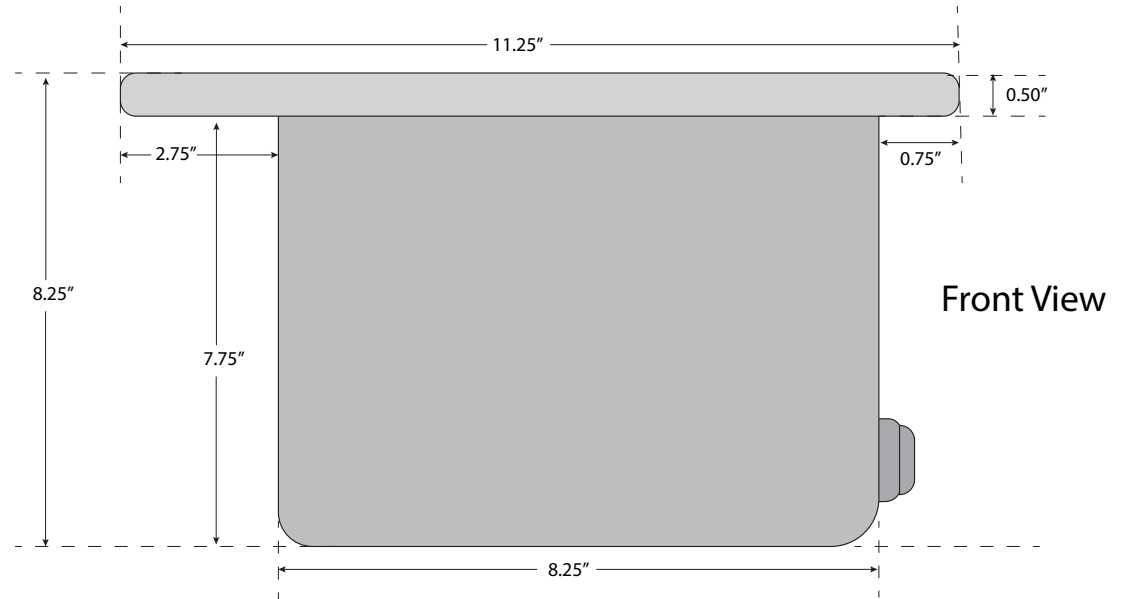

Gen III/IV LS Fabricated Aluminum Oil Pan

CBM-WM-LS-PAN

Side View