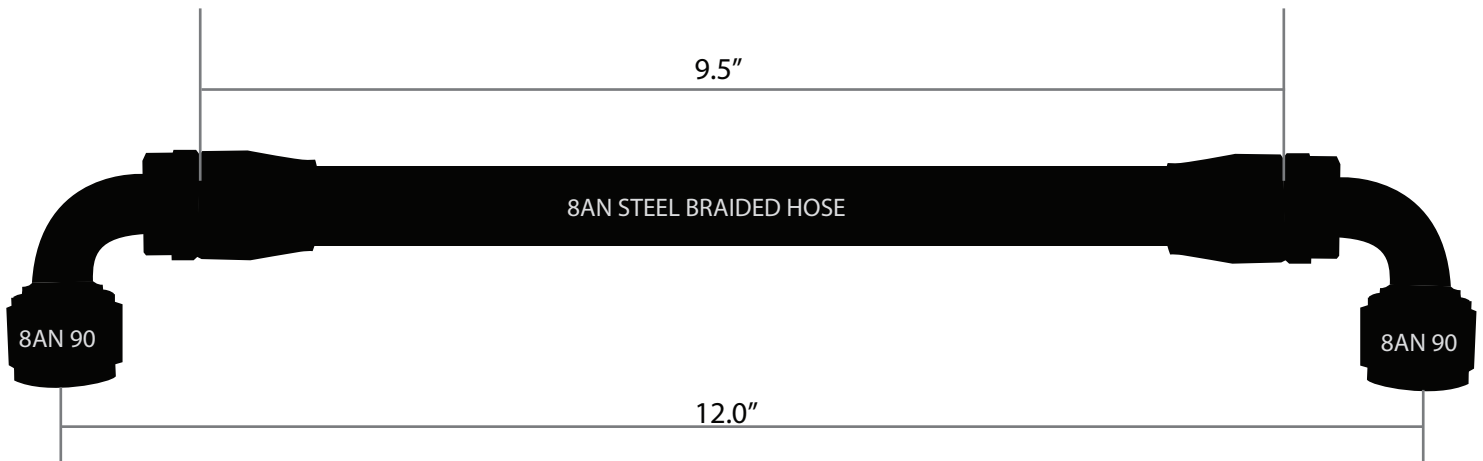

CBM-10672**12.0" 6AN CROSSOVER:**

x1, 9.5" 6AN STEEL BRAIDED HOSE #GB0721-6

x2, 6AN 90 SWIVEL FITTINGS #GBE0209-9006

**CBM-10872****12.0" 8AN CROSSOVER:**

x1, 9.5" 8AN STEEL BRAIDED HOSE #GB0721-8

x2, 8AN 90 SWIVEL FITTINGS #GBE0209-9008

**CBM-10135****13.0" 8AN 4.0L WHIPPLE SUPERCHARGER LS CROSSOVER:**

x1, 13" 8AN STEEL BRAIDED HOSE #

x1, 8AN 45 SWIVEL FITTING #

x1, 8AN STRAIGHT FITTING #