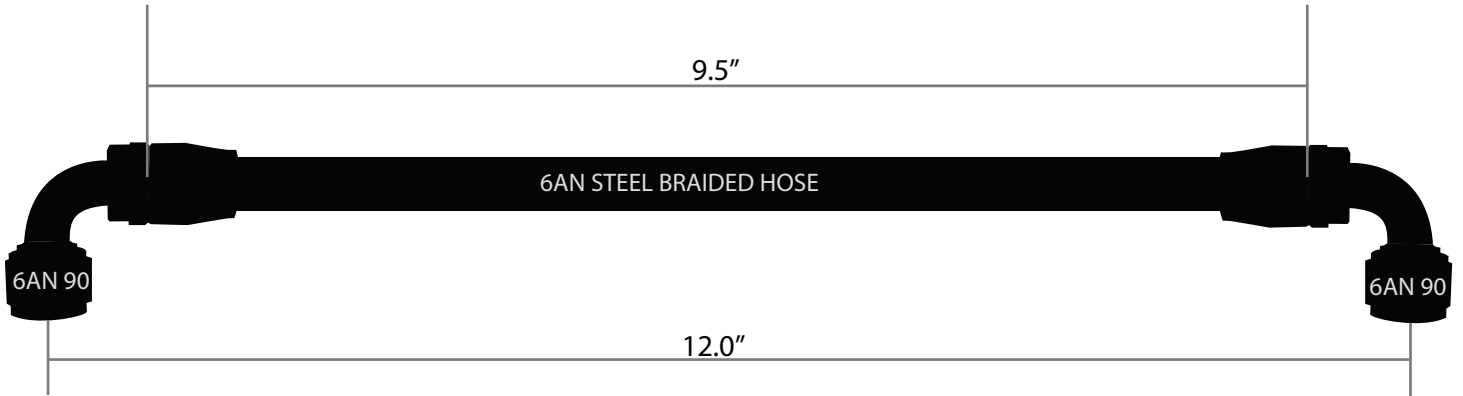

CBM-10672**12.0" 6AN CROSSOVER:**

x1, 9.5" 6AN STEEL BRAIDED HOSE #GB0721-6

x2, 6AN 90 SWIVEL FITTINGS #GBE0209-9006

**CBM-10872****12.0" 8AN CROSSOVER:**

x1, 9.5" 8AN STEEL BRAIDED HOSE #GB0721-8

x2, 8AN 90 SWIVEL FITTINGS #GBE0209-9008

**CBM-10135****13.0" 8AN 4.0L WHIPPLE SUPERCHARGER LS CROSSOVER:**

x1, 13" 8AN STEEL BRAIDED HOSE #

x1, 8AN 45 SWIVEL FITTING #

x1, 8AN STRAIGHT FITTING #