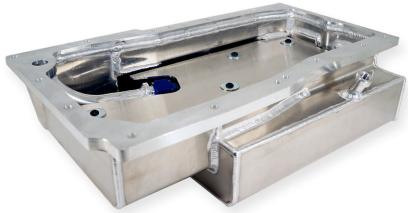

2.0L/2.2L/2.4L Ecotech Fabricated Aluminum Oil Pan

CBM-WM-ECO-PAN

Front View

Side View