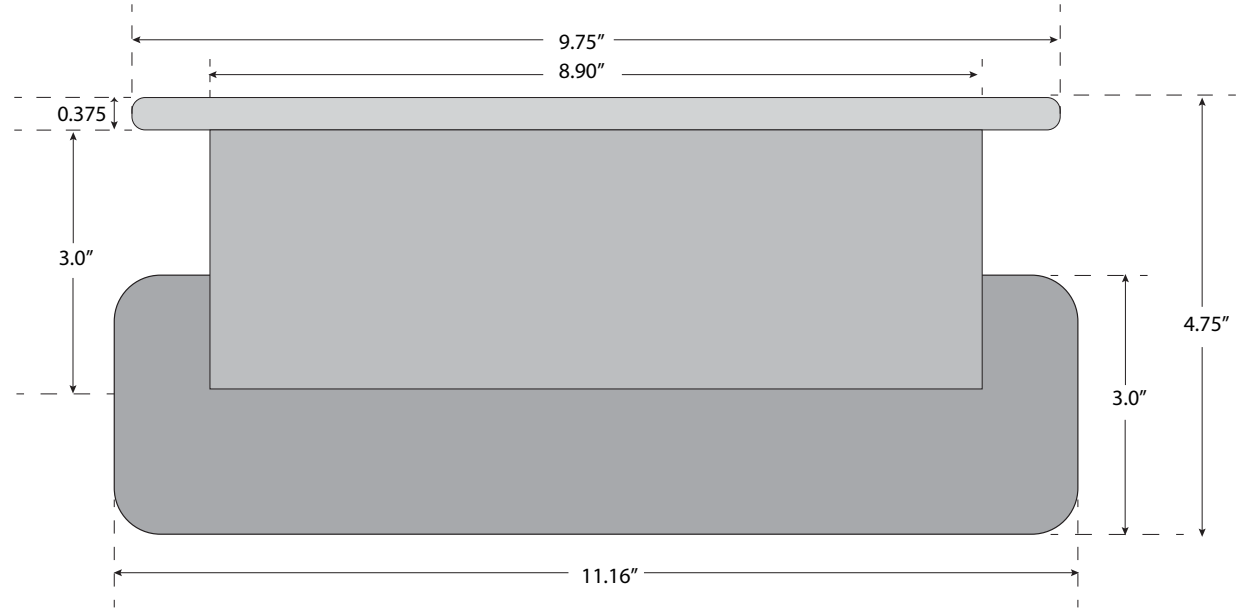

2.0L/2.2L/2.4L Ecotech Fabricated Aluminum Oil Pan

CBM-WM-ECO-PAN

Front View

Side View