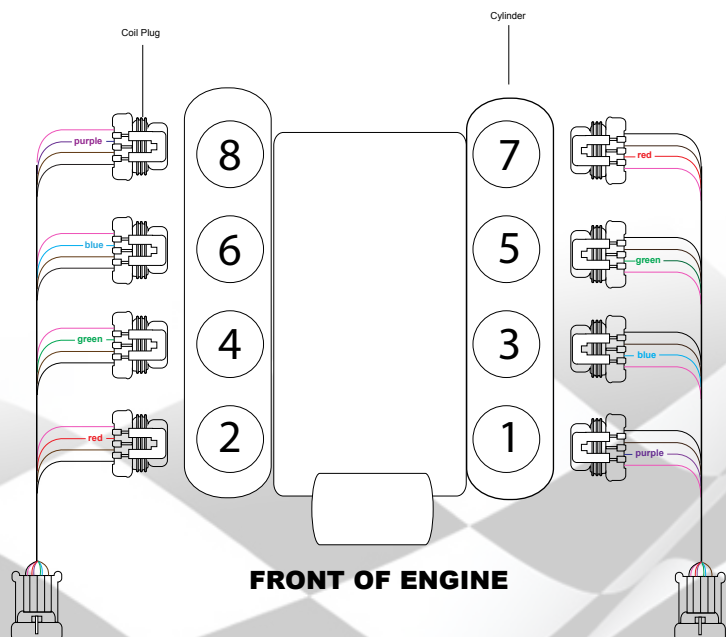

725 SOUTH LA CADENA DRIVE COLTON CA 92324
 909.291.7550
 www.cbmmotorsports.com

CBM MOTORSPORTS COIL RELOCATION WIRING JUMPER / HARNESS DIAGRAM (ALL LS SERIES ENGINES)

Note: LS1 style coils use the coil plugs with a brown seal. LS2, LS3, LS7, LS9 style coils use the coil plugs with a blue seal. **BOTH JUMPER ARE WIRED THE SAME.**

SKU: CBM-COIL-JUMPER-LS1

SKU: CBM-COIL-JUMPER-LS2

FRONT OF ENGINE

← **Standard installation.**

Optional installation. →

FRONT OF ENGINE