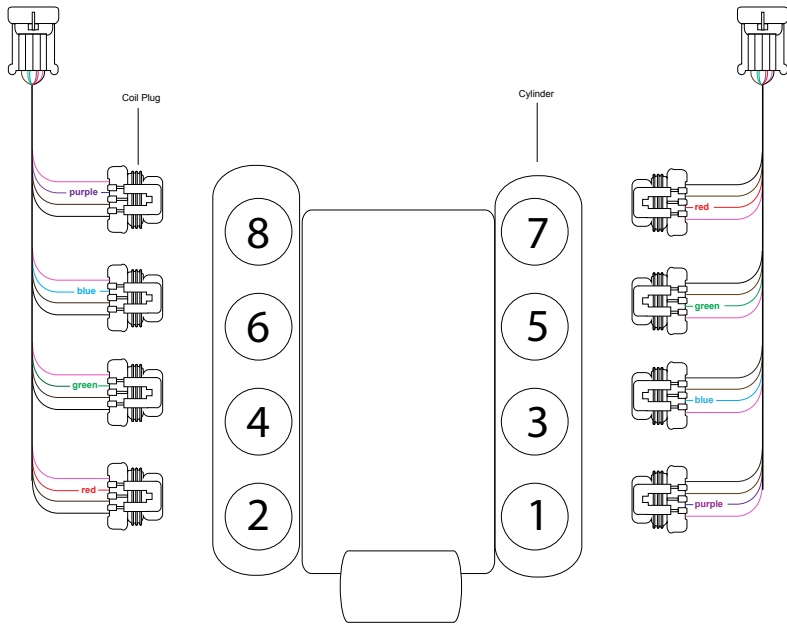

725 SOUTH LA CADENA DRIVE COLTON CA 92324
 909.291.7550
 www.cbmmotorsports.com

CBM MOTORSPORTS COIL RELOCATION WIRING JUMPER / HARNESS DIAGRAM (ALL LS SERIES ENGINES)

Note: LS1 style coils use the coil plugs with a brown seal. LS2, LS3, LS7, LS9 style coils use the coil plugs with a blue seal. **BOTH JUMPER ARE WIRED THE SAME.**

SKU: CBM-COIL-JUMPER-LS1

SKU: CBM-COIL-JUMPER-LS2

FRONT OF ENGINE

← **Standard installation.**

Optional installation. →

FRONT OF ENGINE